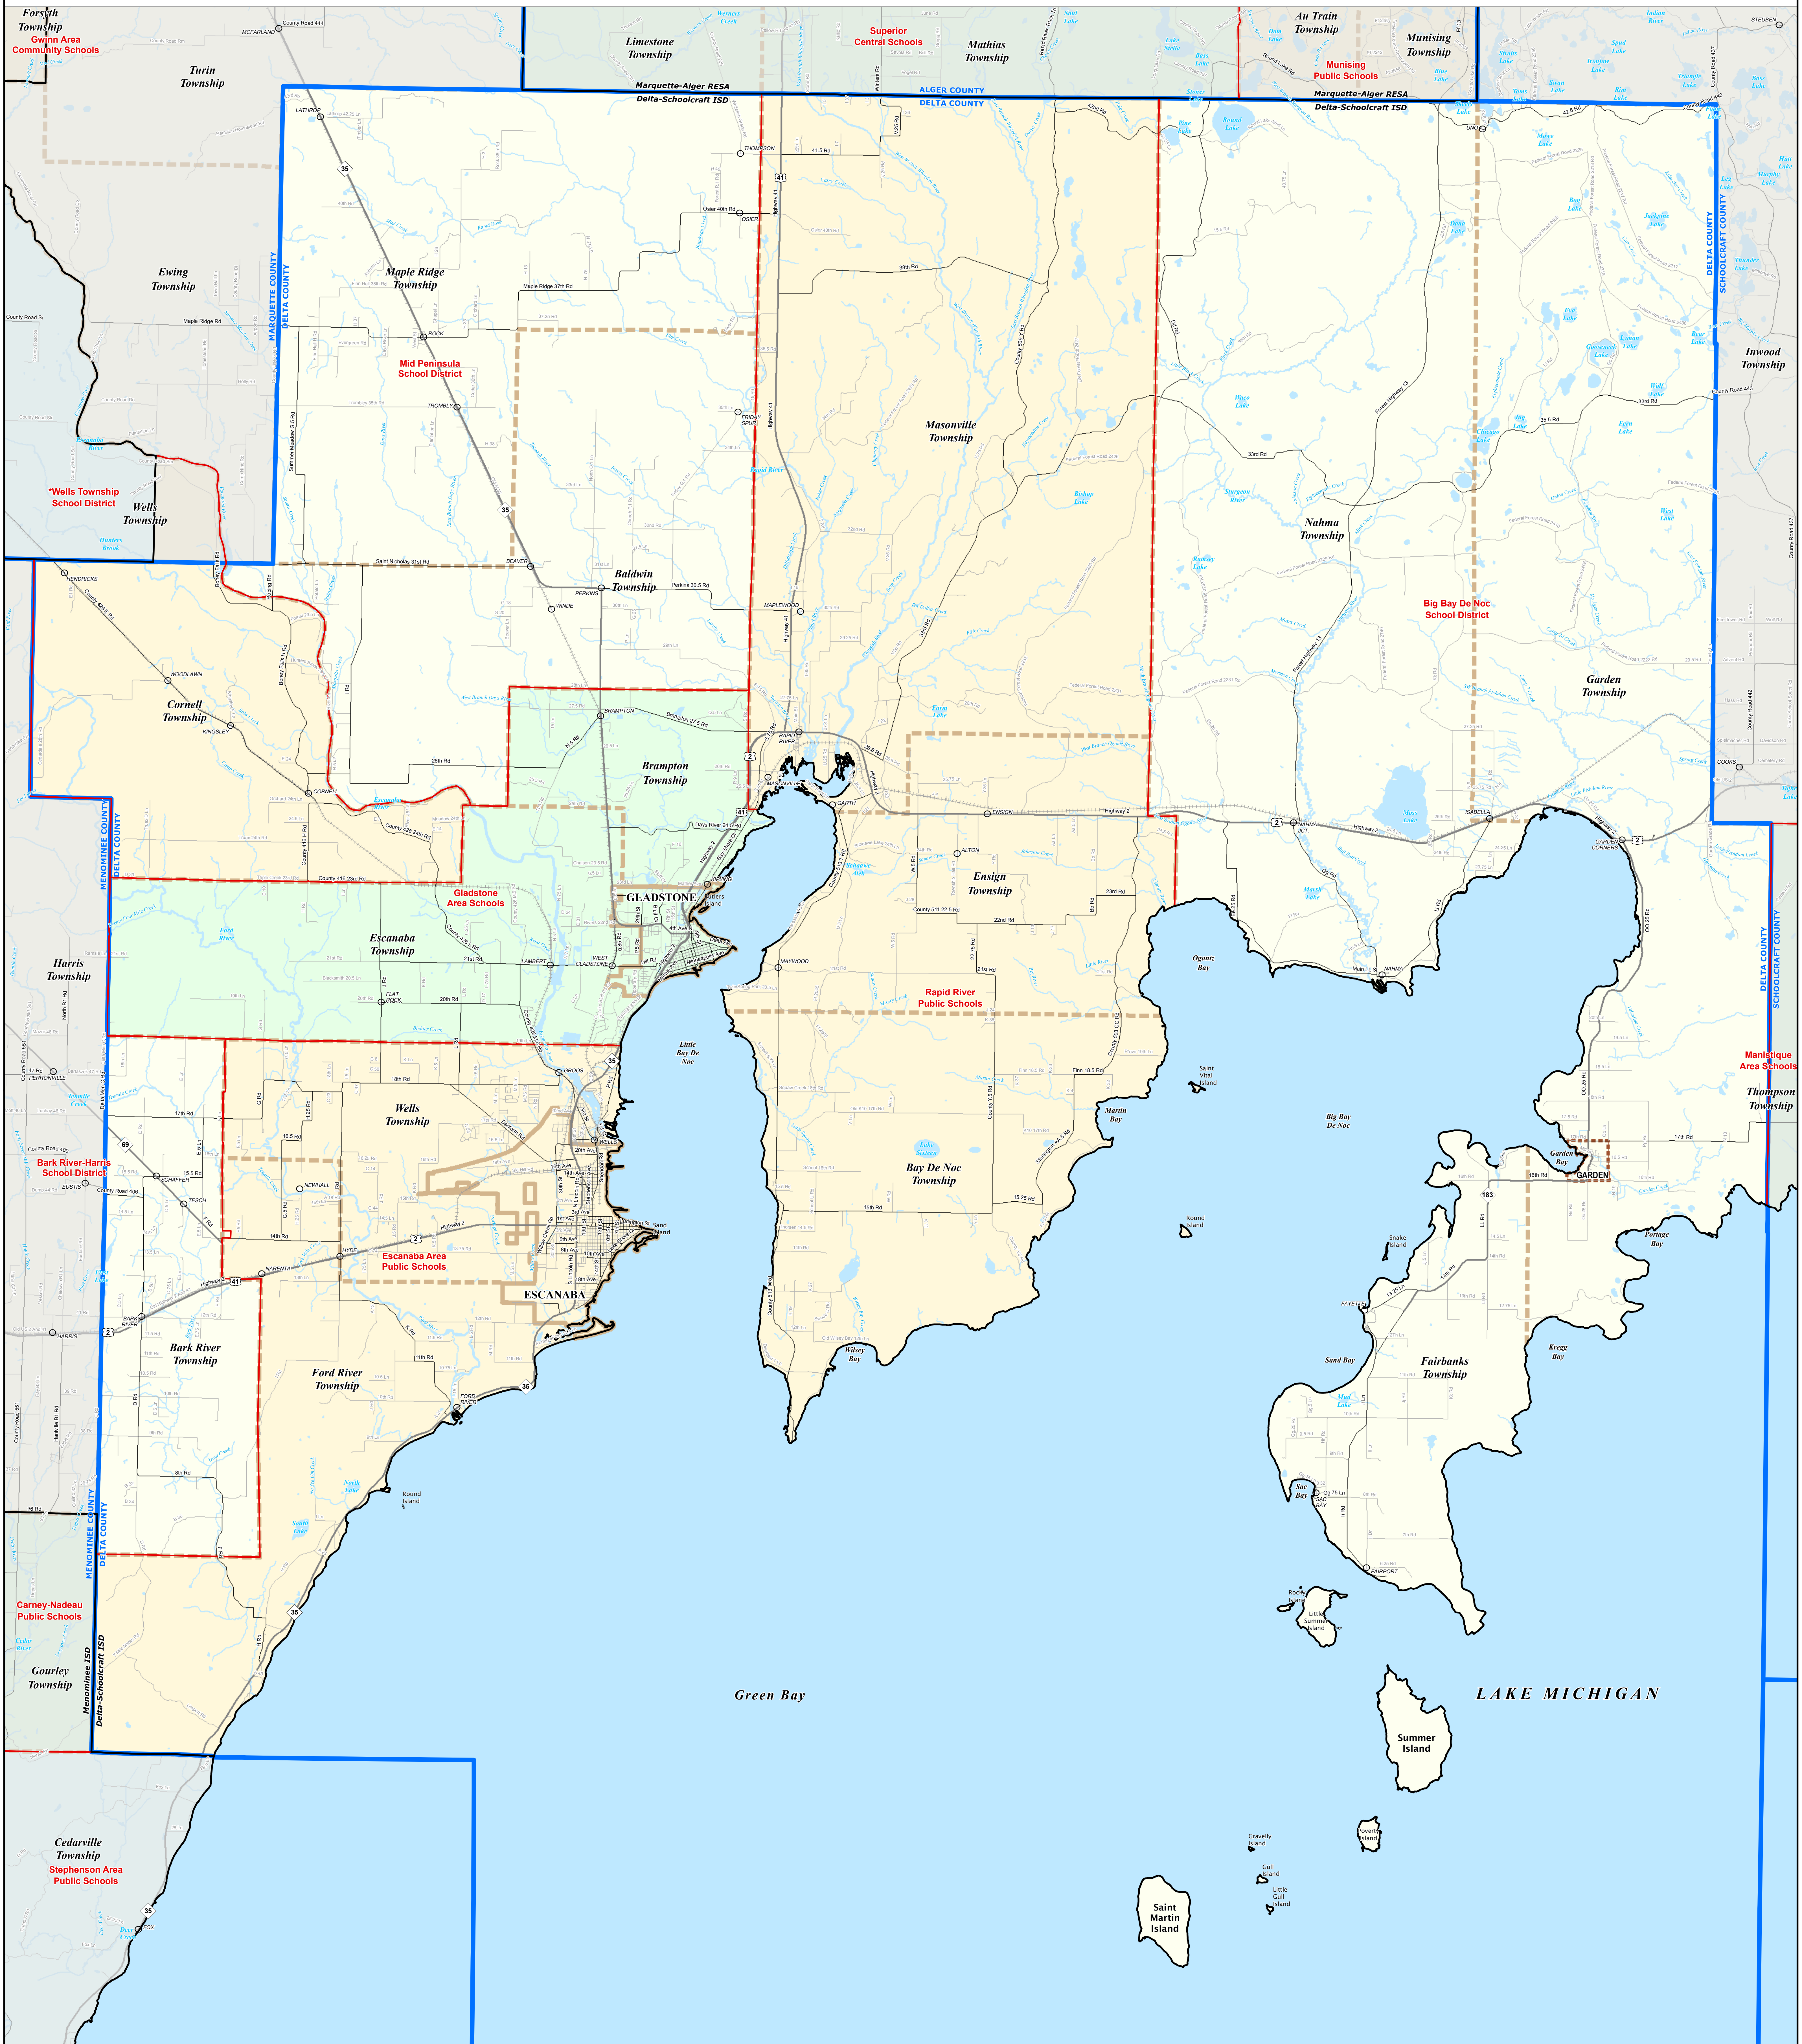

DELTA COUNTY SCHOOL DISTRICTS

0 1 2 Miles

*Note: Non K-12 School Districts identified with Asterisk (*) in Name

11/15/13

Legend

- Intermediate School District
- School District
- City
- Township
- Village
- Census Designated Place
- County
- Unincorporated Place
- Freeway
- Highway
- Primary Road
- Local Road
- Railroad
- Water Feature
- River, Stream, or Drain

Source: Michigan Geographic Framework, v13a